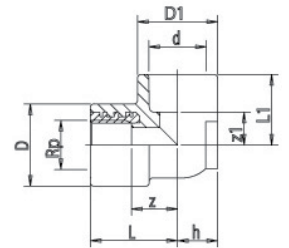

### 90° FEMALE ELBOW WINGBACK / BACKPLATE

CODE	d - Rp	D	D1	L	L1	h	t*	z	z1
DCT225-1615	16-1/2	35	29	35	27	15	40	21	14
DCT225-2015	20-1/2	35	29	35	27	15	40	21	11
DCT225-2515	25-1/2	35	34	37	30	17	40	23	14
DCT225-2520	25-3/4	43	43	43	35	22	50	28	19
DCT225-3220	32-3/4	43	43	43	35	22	50	28	17

t\* = Distance of mounting holes

### 90° FEMALE ELBOW FOR HOLLOW WALL

CODE	d - Rp	D	D1	z	L1	L1	t*	h
DCT226-2015	20-1/2	35	29	21	35	11	59	5

t\* = Distance of mounting holes

### FEMALE THREAD TEE

CODE	d – Rp	D	l	l1	z	z1	SW
D246-1615	16–1/2	23	25	32	12	18	36
DCT246-2015	20–1/2	29	28	34	14	20	36
DCT246-2020	20–3/4	29	28	35	14	20	44
DCT246-2515	25–1/2	34	32	38	16	24	36
DCT246-2520	25–3/4	34	32	40	16	25	44
DCT246-3220	32–3/4	43	38	45	20	30	44
DCT246-3225	32–1	43	38	48	20	30	51