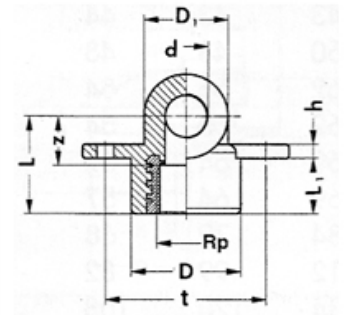

### 90° FEMALE ELBOW WINGBACK / BACKPLATE

CODE	d - Rp	D	D1	L	L1	h	t*	z	z1
DCT225-1615	16-1/2	35	29	35	27	15	40	21	14
DCT225-2015	20-1/2	35	29	35	27	15	40	21	11
DCT225-2515	25-1/2	35	34	37	30	17	40	23	14
DCT225-2520	25-3/4	43	43	43	35	22	50	28	19
DCT225-3220	32-3/4	43	43	43	35	22	50	28	17

t\* = Distance of mounting holes

### 90° FEMALE ELBOW FOR HOLLOW WALL

CODE	d - Rp	D	D1	z	L1	L1	t*	h
DCT226-2015	20-1/2	35	29	21	35	11	59	5

t\* = Distance of mounting holes

### FEMALE THREAD TEE

CODE	d – Rp	D	l	l1	z	z1	SW
D246-1615	16–1/2	23	25	32	12	18	36
DCT246-2015	20–1/2	29	28	34	14	20	36
DCT246-2020	20–3/4	29	28	35	14	20	44
DCT246-2515	25–1/2	34	32	38	16	24	36
DCT246-2520	25–3/4	34	32	40	16	25	44
DCT246-3220	32–3/4	43	38	45	20	30	44
DCT246-3225	32–1	43	38	48	20	30	51