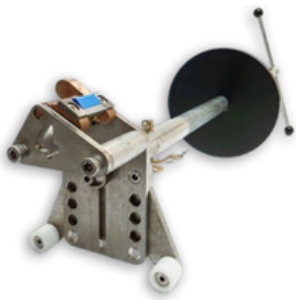

## COMMENTS

The internal bead removal tool is a manual kit for the simple and effective removal of internal beads formed during the butt fusion process. The internal debeader can remove beads from polyethylene pipes in the range 110mm – 400mm and 450mm using the optional extra adaptor.

## TECHNICAL FEATURES

CODE	DESCRIPTION	WEIGHT	WXDXH
9985-IBRTKIT	Ø 110-400mm Internal bead removing tool 11 x 1.2m aluminium rods	42.5 Kg	N/A
	4 x disc set (bag) 16.5kg	16.5 Kg	650 x 340 x 200mm
	11x 1.2m alu rods & drive handle bag set 16.0kg	16 Kg	1300 x 200 x 200mm
	4 x heads, drive adaptor & hex keys box set 10.0kg 10	10 Kg	425 x 210 x 320mm
9985-31681	Spare blade for head 1 and 2	0.03 Kg	45 x 25 x 6mm
9985-32187	Spare blade for head 3 and 4	0.05 Kg	70 x 25 x 7mm
9985-91425	Adapter for Ø 450mm SDR11	0.5 Kg	225 x 50 x 16mm
9985-91474	Adapter for Ø 450mm SDR17.6	0.9 Kg	225 x 77 x 16mm
9985-51416	Screw (2 per adaptor required)	0.013 Kg	24 x 12 x 12mm